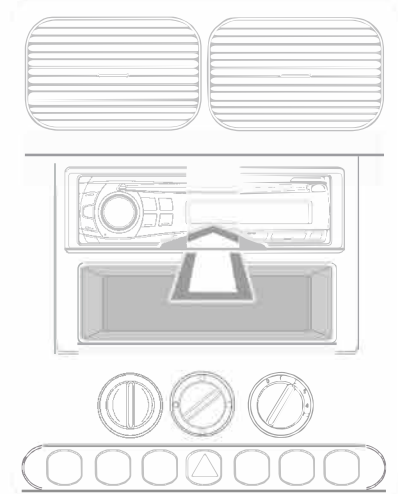

Installation Guide

Part No: **FP9294K**

Vehicle Compatibility:

For Vehicle Compatibility visit <https://aerpro.com/FP9294K>

Steering Wheel Control Functions

* Note All Dates are guide lines only as specifications of vehicles change