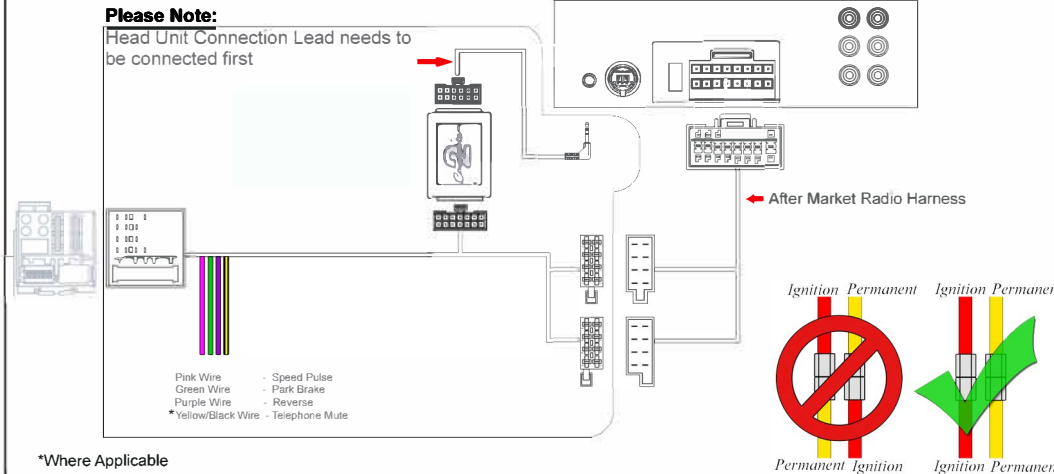

Installation Guide

Part No: **FP9294K**

Vehicle Compatibility:

For Vehicle Compatibility visit <https://aerpro.com/FP9294K>

Steering Wheel Control Functions

* Note All Dates are guide lines only as specifications of vehicles change