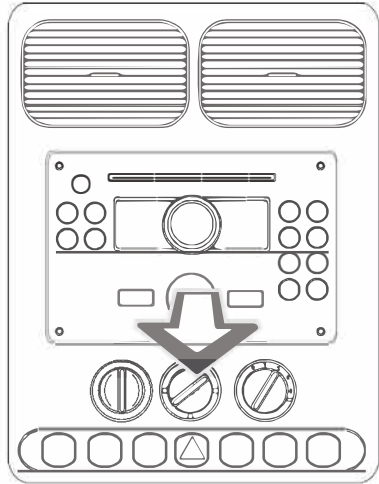

Installation Guide

Part No: **FP9294K**

Vehicle Compatibility:

For Vehicle Compatibility visit <https://aerpro.com/FP9294K>

Steering Wheel Control Functions

* Note All Dates are guide lines only as specifications of vehicles change