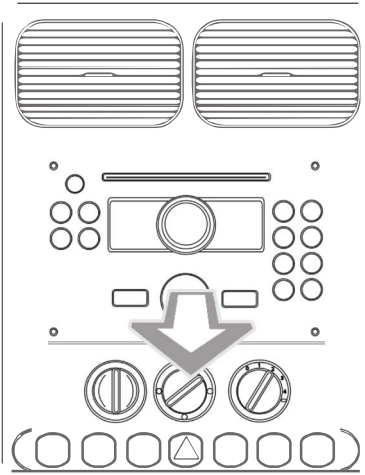

# Installation Guide

Part No: FP9283KT

powered by

## Steering Wheel Control Functions

Source

Track Up

Volume Up

Track Down

Volume Down

\* Note All Dates are guide lines only as specifications of vehicles change