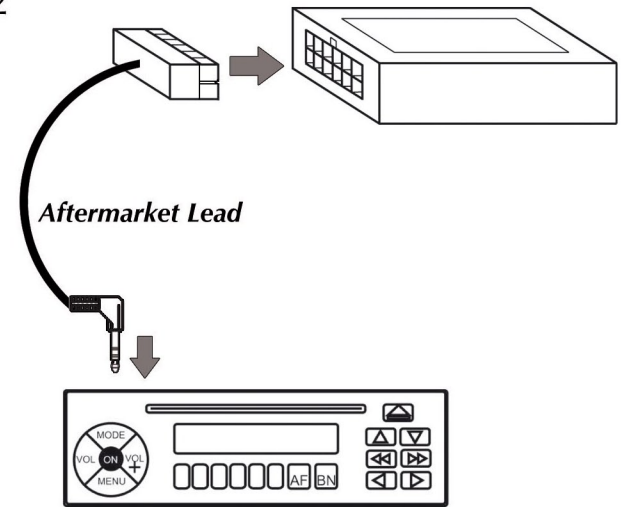

### Kit Contents

1 x Pair Release Keys

1 x Black Facia Plate

1 x Steering Wheel Interface

1 x Aerial Adapter

1

2

3