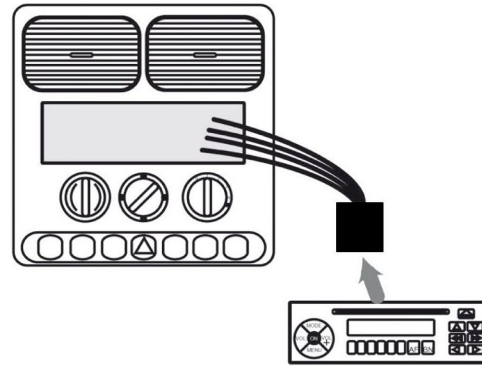

### Kit Contents

1 x Pair Release Keys

1 x Black Facia Plate

1 x Steering Wheel Interface

1 x Aerial Adapter

1

2

3