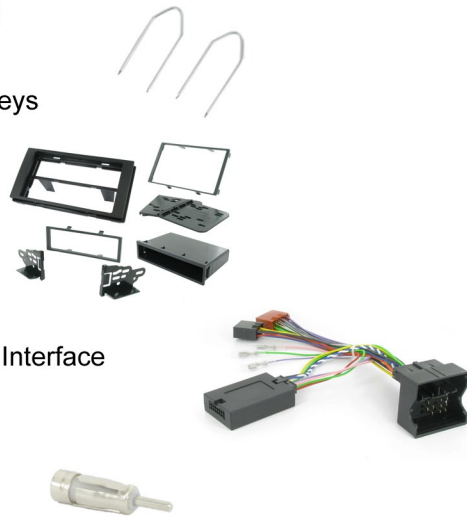

## CTKFD21 - Vehicles with Rectangular OEM Stereo

Ford C-Max 05>, Focus 05>, Fiesta 05-08, Fusion 06>, Galaxy 06>, Kuga 08>, S-Max 06>, Transit 06>

### Kit Contents

1 x Pair Release Keys

1 x Black Facia Plate

1 x Steering Wheel Interface

1 x Aerial Adapter

1

2

3