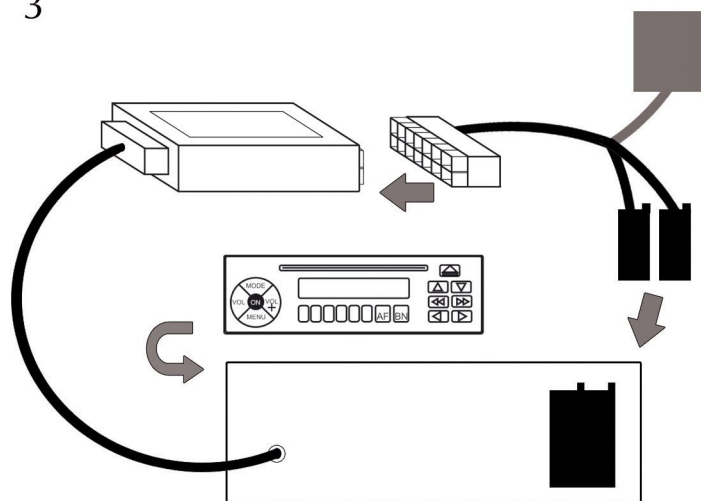

### Kit Contents

1 x Pair Release Keys

1 x Black Facia Plate

1 x Steering Wheel Interface

1 x Aerial Adapter

1

2

3