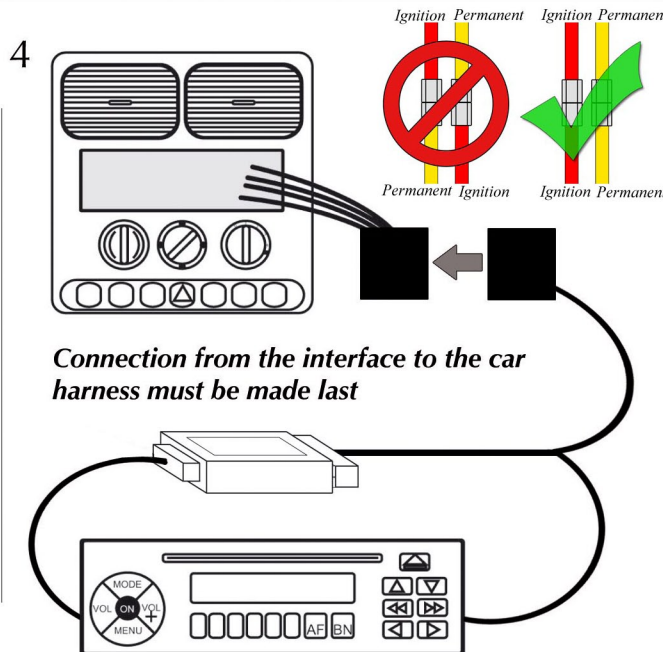

Installation Guide

CTKFD21 - Vehicles with Rectangular OEM Stereo

Ford C-Max 05>, Focus 05>, Fiesta 05-08, Fusion 06>, Galaxy 06>, Kuga 08>, S-Max 06>, Transit 06>

Kit Contents

1 x Pair Release Keys

1 x Black Facia Plate

1 x Steering Wheel Interface

1 x Aerial Adapter

1

2

3

4

5