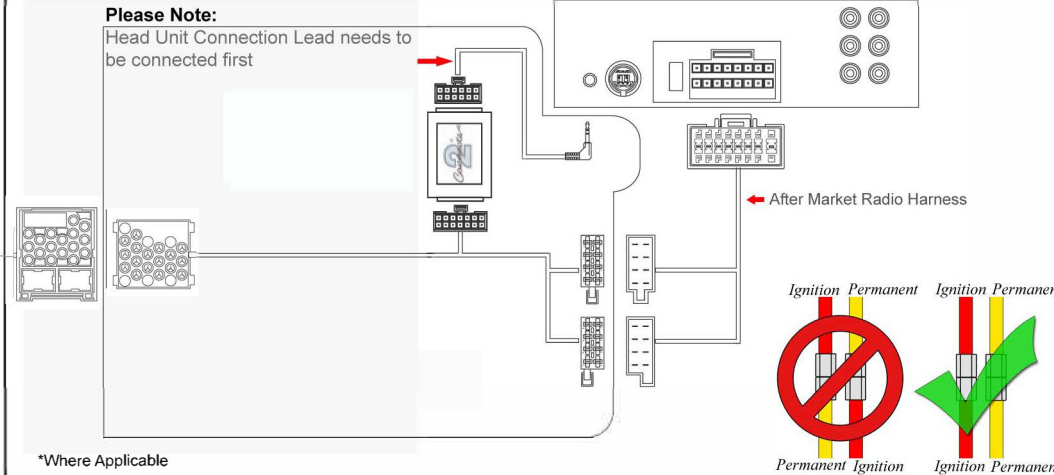

Installation Guide

Part No: **FP9223K** BMW Steering Wheel Control Interface

Vehicle Compatibility:

For Vehicle Compatibility visit <https://aerpro.com/FP9223K>

Steering Wheel Control Functions

Volume +

Volume -

Seek/Track+

Seek/Track-

Pick Up
(If supported by head unit)

Hang Up
(If supported by head unit)
or Mute