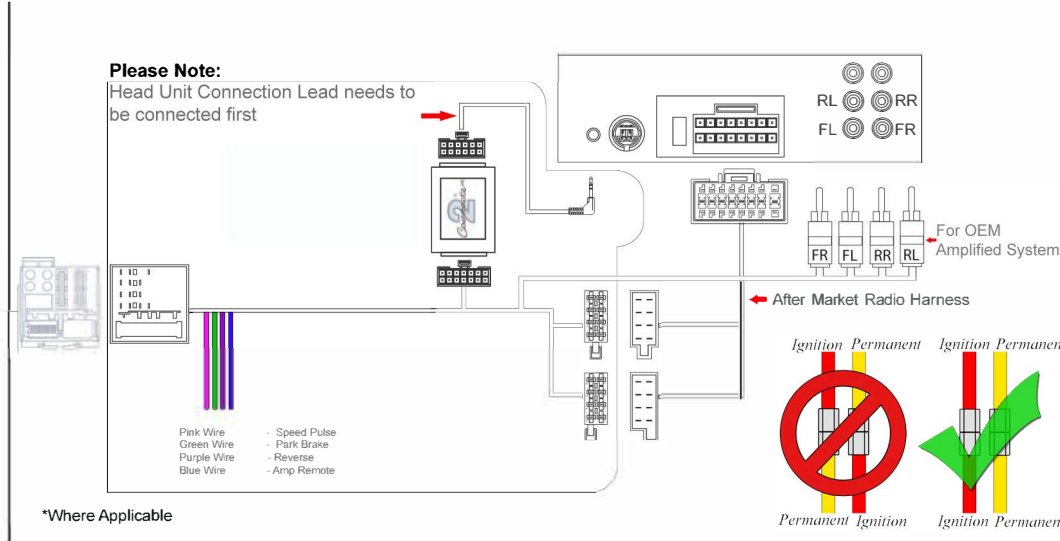

# Installation Guide

Part No: **FP9202K** Audi Can-Bus Steering Wheel Control Interface

## Steering Wheel Control Functions