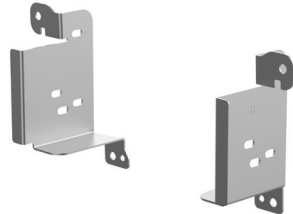

### Features:

- Suits double DIN Head Unit installation
- Black colour
- High grade ABS plastic
- Includes brackets for both 3rd Gen and 4th Gen models

#### ***Vehicles using (A) bracket***

Subaru Forester 2008-2012 SH  
Subaru Impreza 2007-2011 GE, GH, GR, GV  
Subaru Liberty (Exiga) 2009-2014 YA  
Subaru WRX 2007-2014

### Inclusions:

- 1 x Double DIN facia kit
- 2 x Metal mounting brackets (A) 3rd Gen models
- 2 x Metal mounting brackets (B) 4th Gen models

Scan the QR code  
for more information  
on the product