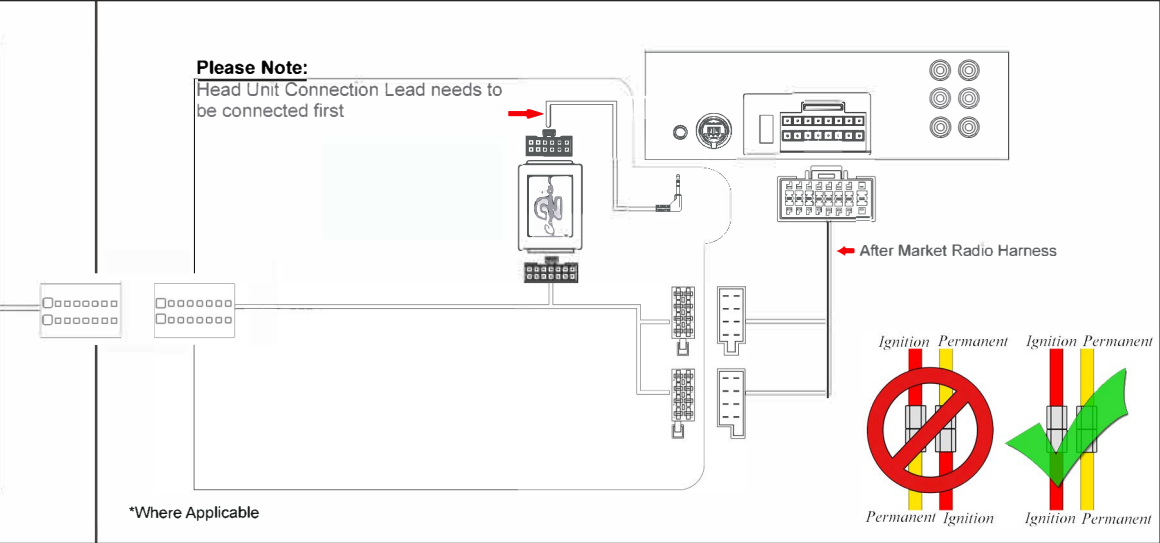

# Installation Guide

Part No: CHSY2C SsangYong Can-Bus Steering Wheel Control Interface

## Steering Wheel Control Functions

Vehicle Compatibility  
For Vehicle Compatibility visit  
<https://aerpro.com/CHSY2C>