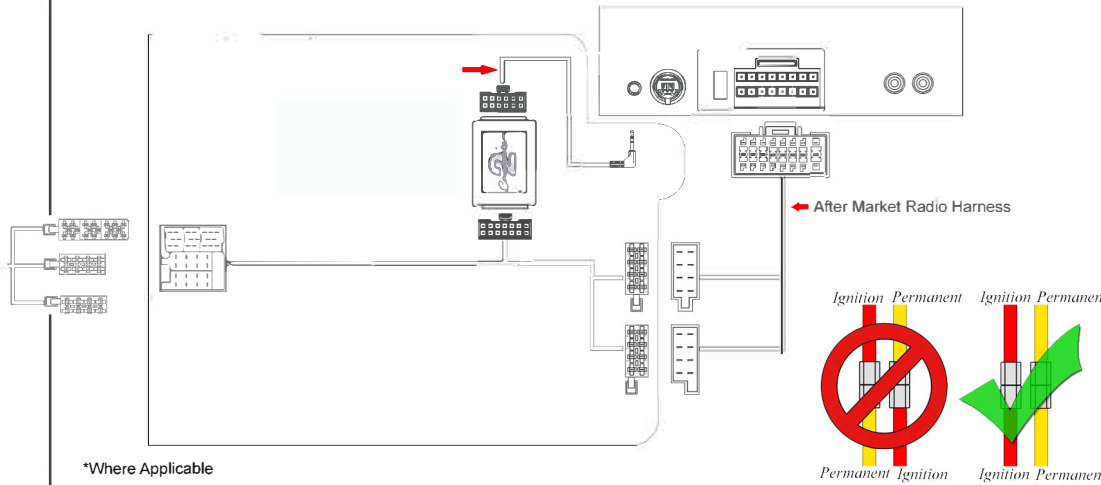

# Installation Guide

Part No: CHSK2C Skoda Can-Bus Steering Wheel Control Interface

Aerpro®  
First Choice

powered by  
Connects<sup>2</sup>®

## Steering Wheel Control Functions

\* Note All Dates are guide lines only as specifications of vehicles change