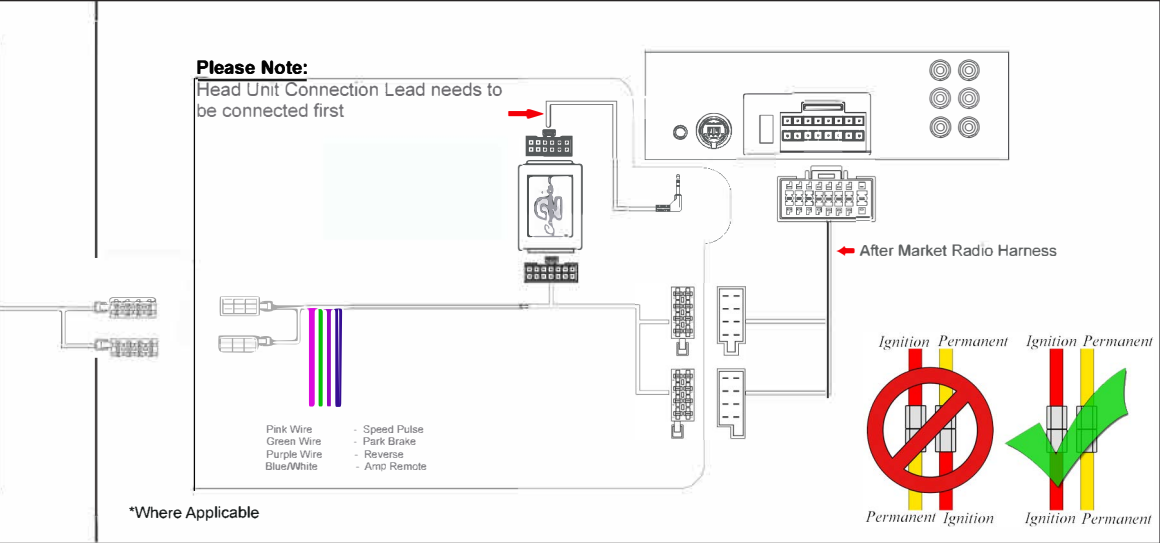

# Installation Guide

Part No: CHSB2C Saab Can-Bus Steering Wheel Control Interface

## Steering Wheel Control Functions

Vehicle Compatibility  
For Vehicle Compatibility visit  
<https://aerpro.com/CHSB2C>

Pick Up  
Hang Up

Volume +  
Volume -

\* Note All Dates are guide lines only as specifications of vehicles change