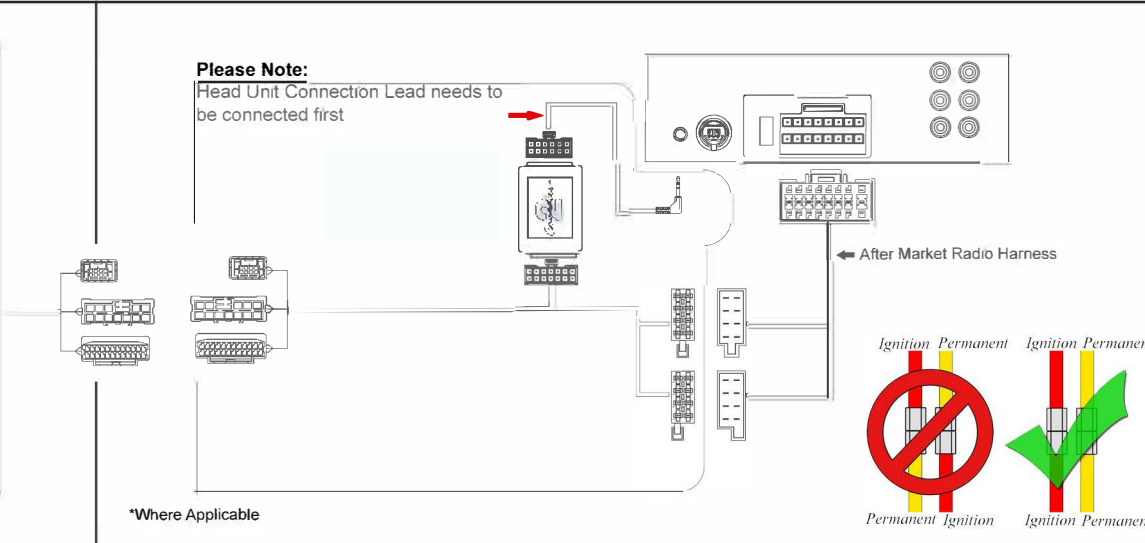

# Installation Guide

Part No: **CHRN9C**

**Renault Analogue Steering Wheel Control Interface**

powered by

## Steering Wheel Control Functions