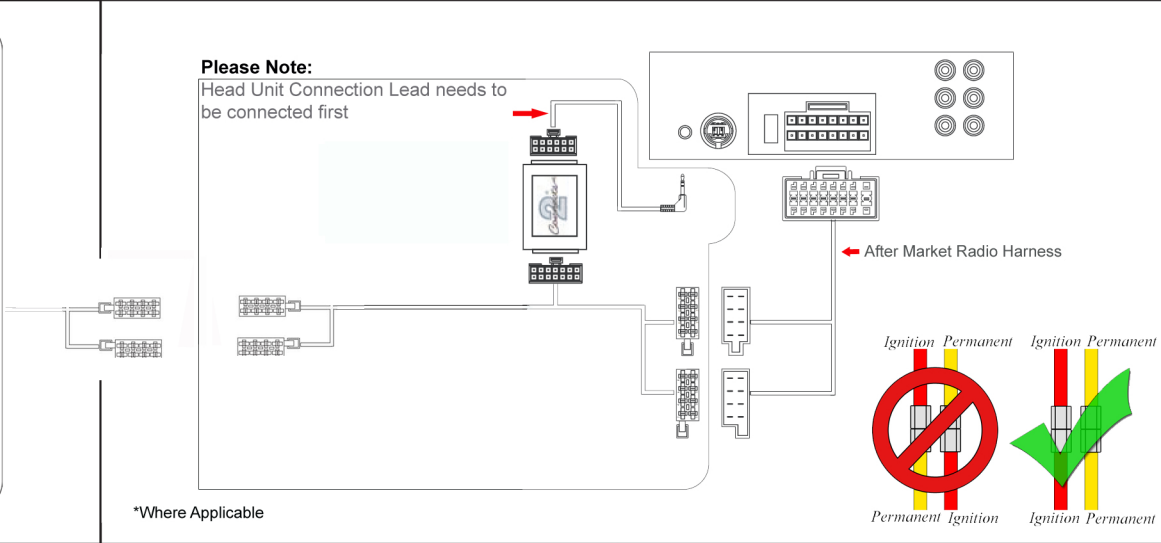

Installation Guide

Part No: **CHRN14C**

Renault Steering Wheel Control Interface

Vehicle Compatibility:

Steering Wheel Control Functions

Renault Master 2014-2018

Stalk Roller Wheel At Rear = Track + and Track -