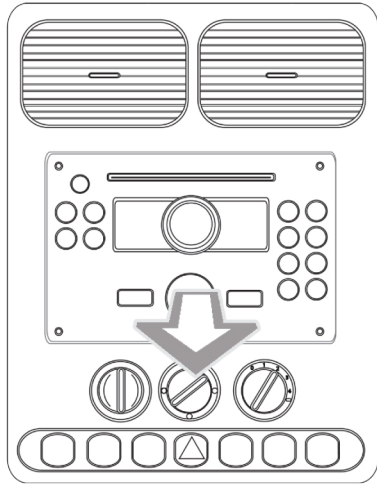

Installation Guide

Part No: **CHRN14C**

Renault Steering Wheel Control Interface

Vehicle Compatibility:

Steering Wheel Control Functions

Renault Master 2014-2018

Stalk Roller Wheel At Rear = Track + and Track -