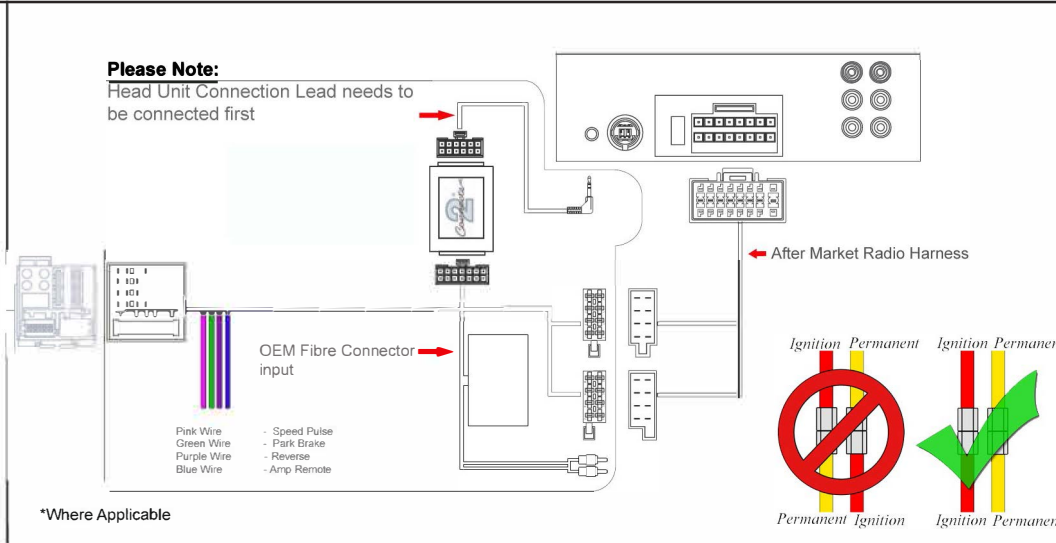

# Installation Guide

Part No: CHPS2C Mazda Can-Bus Steering Wheel Control Interface

## Steering Wheel Control Functions