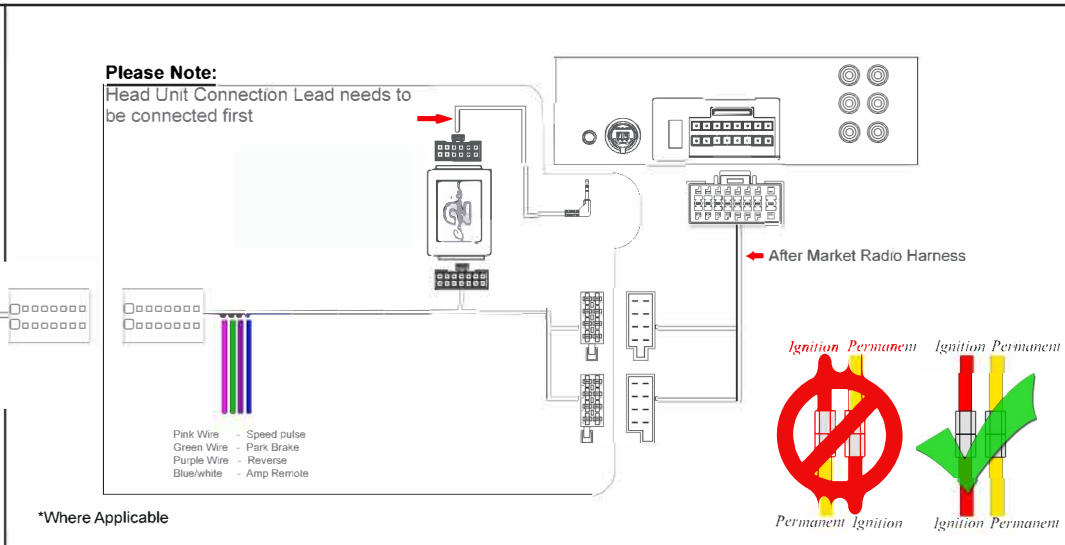

Installation Guide

Part No: **CHMZ12C** Mazda Steering Wheel Control Interface

Steering Wheel Control Functions

Mazda 3 2004 - 2008

For Vehicle Compatibility visit <https://aerpro.com/CHMZ12C>

* Note All Dates are guide lines only as specifications of vehicles change