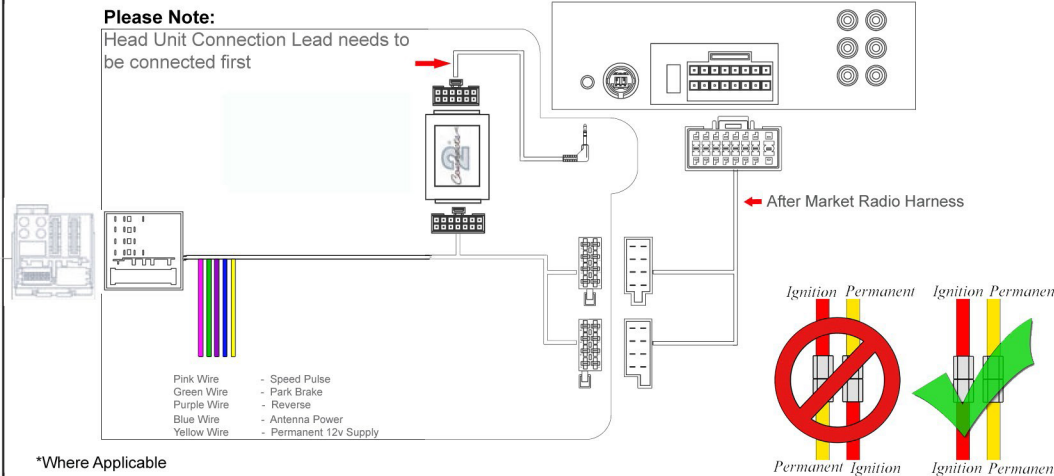

# Installation Guide

Part No: CTSMC010.2 - Mercedes CAN-Bus Steering Wheel Control Interface

## Steering Wheel Control Functions