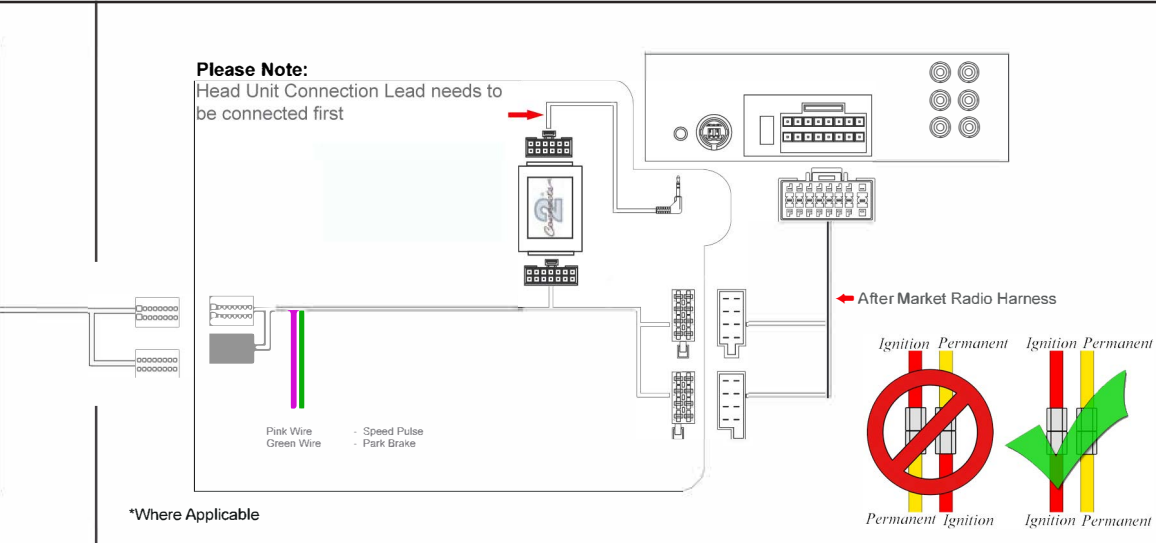

# Installation Guide

Part No: CHHY8C Hyundai Steering Wheel Control Interface

## Steering Wheel Control Functions