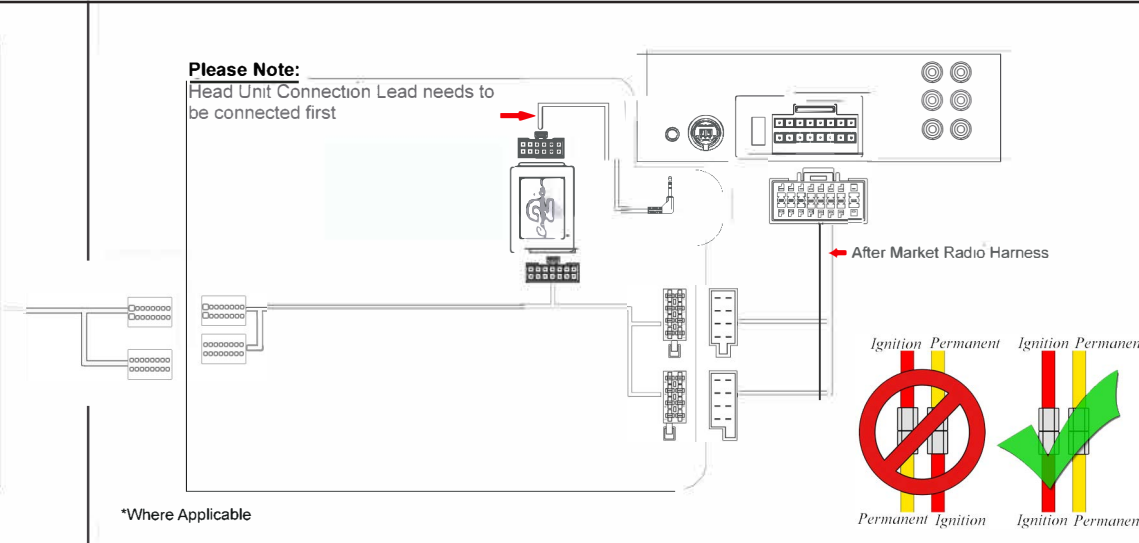

Installation Guide

Part No: CHGW2C Great Wall Motors Steering Wheel Control Interface

Steering Wheel Control Functions

Vehicle Compatibility:

For Vehicle Compatibility visit <https://aerpro.com/CHGW2C>

Volume +

Volume -

Seek/Track+

Seek/Track-

Soucre

* Note All Dates are guide lines only as specifications of vehicles change