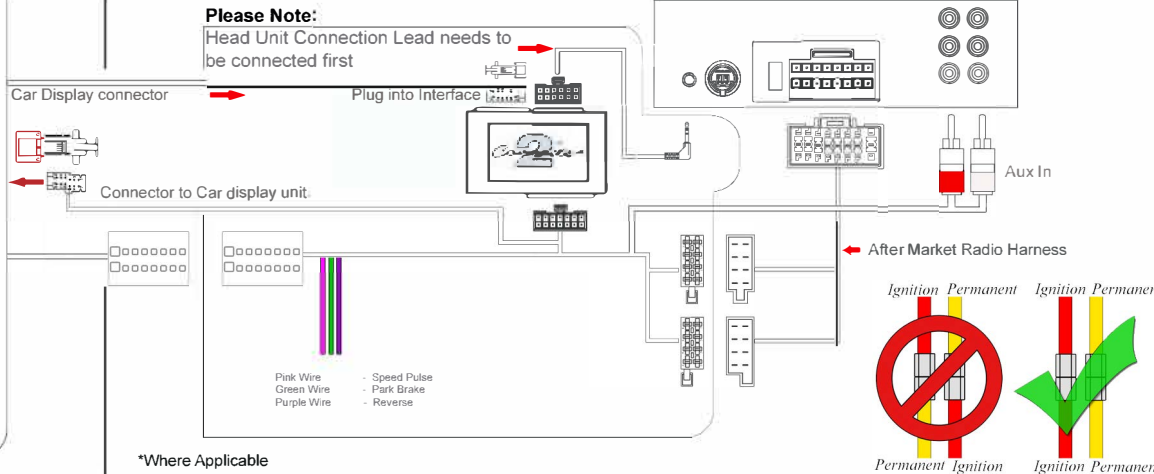

Installation Guide

Part No: CHFO4C Ford Can-Bus Steering Wheel Control Interface

Vehicle Compatibility:

Steering Wheel Control Functions

For Vehicle Compatibility visit <https://aerpro.com/CHF04C>

* Note All Dates are guide lines only as specifications of vehicles change

Installation Guide

Part No: CTSFO005.2 Ford Can-Bus Steering Wheel Control Interface

1. To enter menu mode, hold the OK button for 3 seconds
2. To navigate the menu, use the volume up/down and the track up/down buttons. Push the OK button to select
3. Menu mode will be exited automatically after 10 seconds without a button press