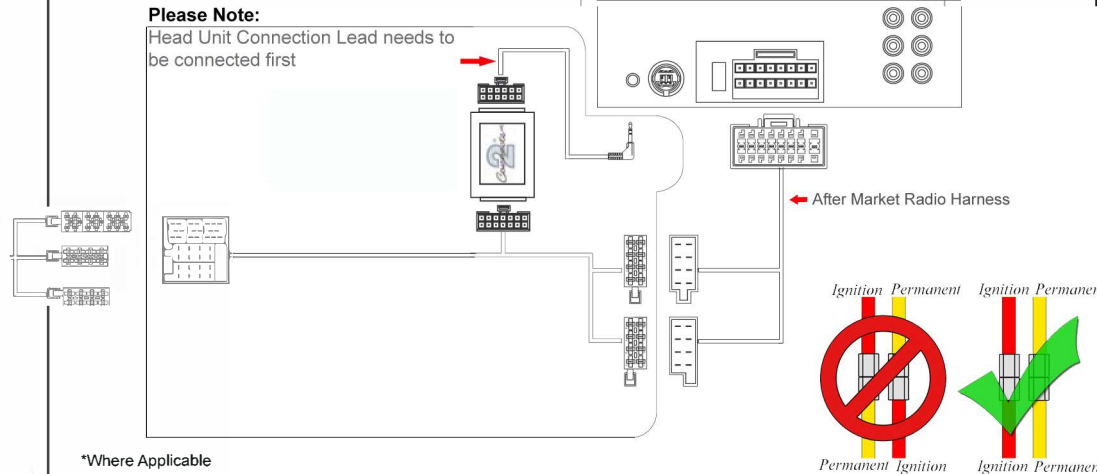

Installation Guide

Part No: **CHAR3C** Alfa Romeo Steering Wheel Controls

Steering Wheel Control Functions

Vehicle Compatibility:
For Vehicle Compatibility
visit [https://aerpro.com/
chad3c](https://aerpro.com/chad3c)