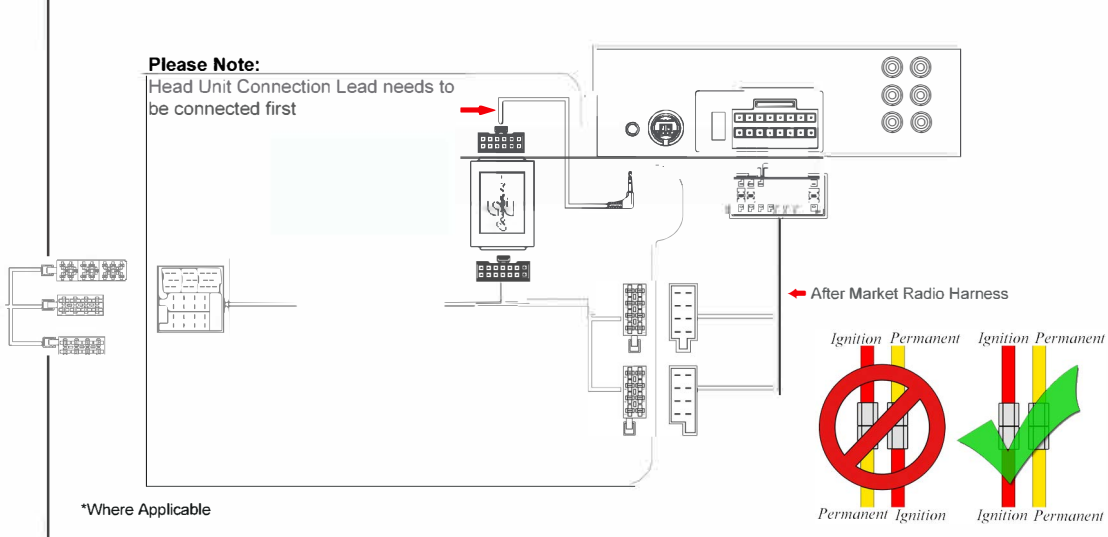

Installation Guide

Part No: CHAD2C Audi Steering Wheel Control Interface

Vehicle Compatibility

For Vehicle Compatibility visit <https://aerpro.com/CHAD2C>

Steering Wheel Control Functions

* Note All Dates are guide lines only as specifications of vehicles change